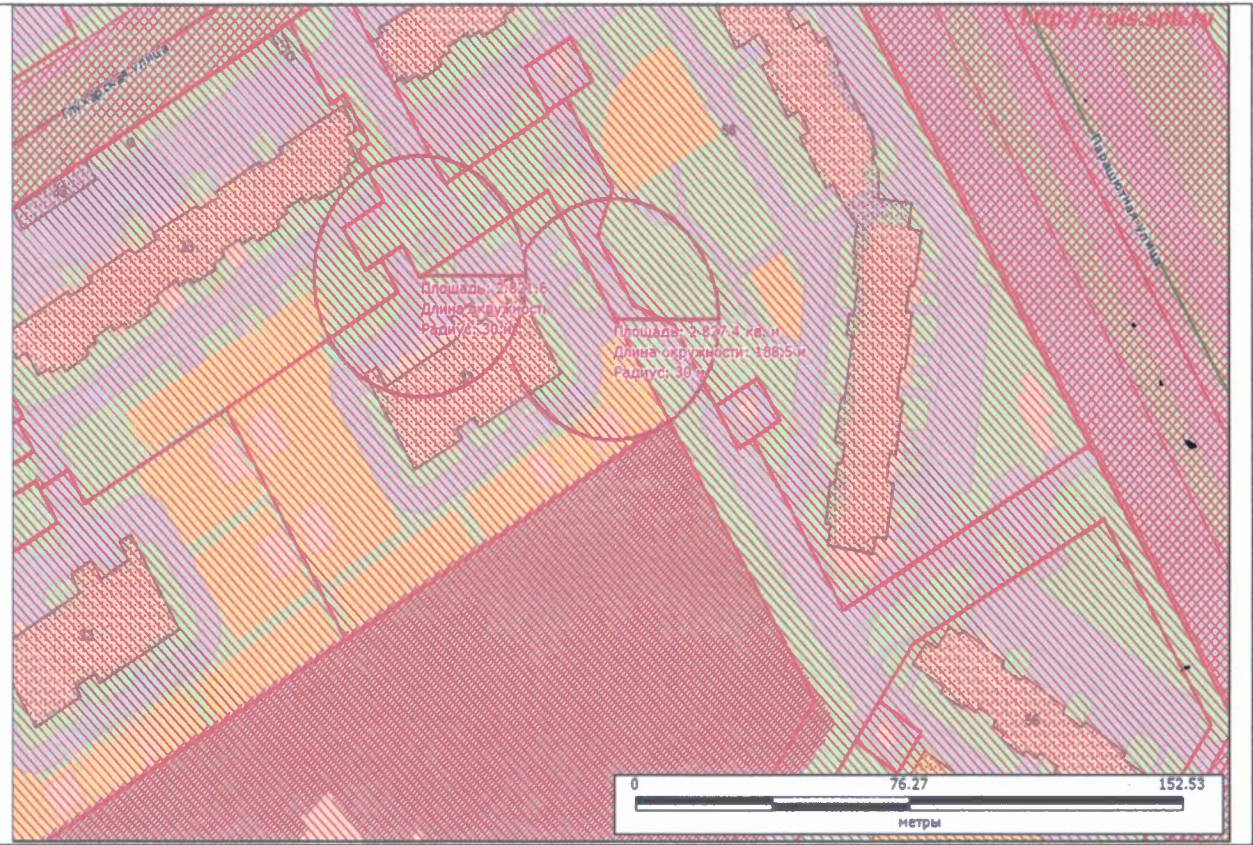

17 ГБДОУ детский сад № 635 Санкт-Петербург, Глухарская ул., д.33, к.3 78:34:0004281:10623